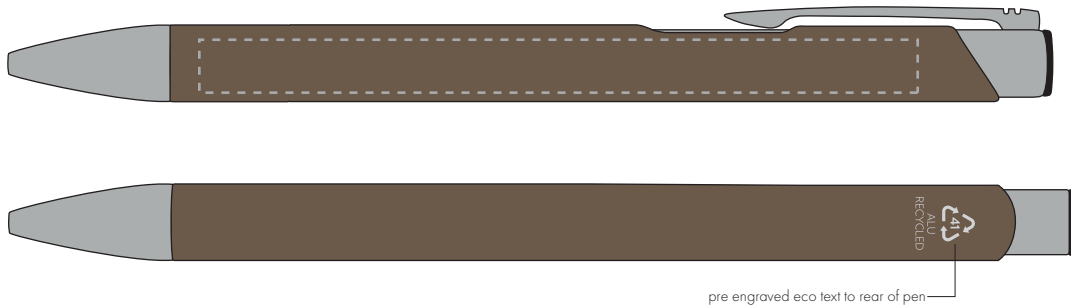

Your Ref:
Our Ref:

Quantity:
Version: 1

Product Code: TPC982001
Product Colour: BROWN

PRINTING CONCERNS:

We stock this item in the following colours

**PANTONE REFERENCE(S)**

● Engrave

ARTWORK SCALE 100%

ARTWORK SCALE 100%
Side Engrave Area:
95mm x 7mm

pre engraved eco text to rear of pen

Product Image for visualisation
- colours may vary

The dashed line is to demonstrate print area and will not appear on your printed item